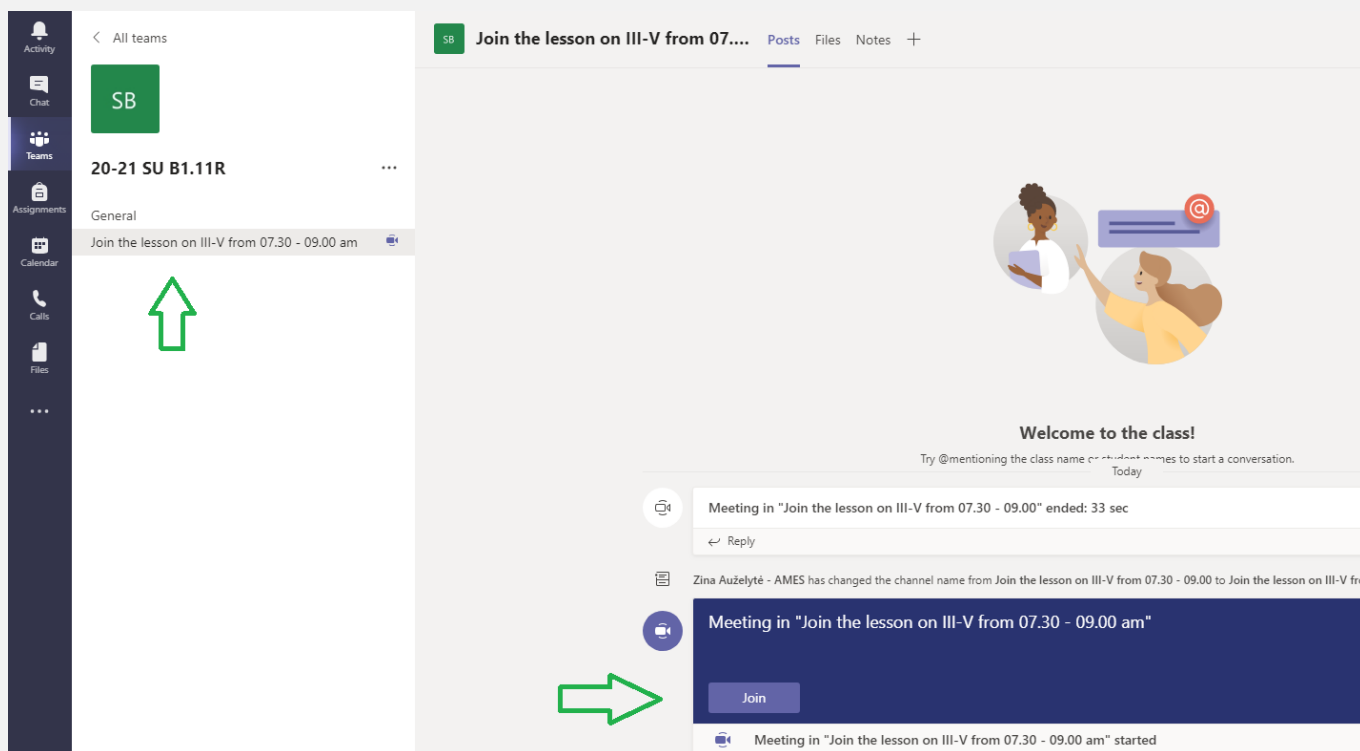

3. Prisijungus pasirinkite skirtuką kairėje Komandos (Teams). Jame pasirinkite savo grupę.

Atėjus pamokos laikui, kairėje Komandos skirtuke pasirinkite pamokos eilutę „**Jungtis į pamoką**“/“**Join the lesson**“ (arba jei nurodyta tiksliai pamokos data – rinkitės ją) ir laukite, kol mokytojas inicijuos susitikimą, mėlynoje juostoje spauskite **Prisijungti/Join**: