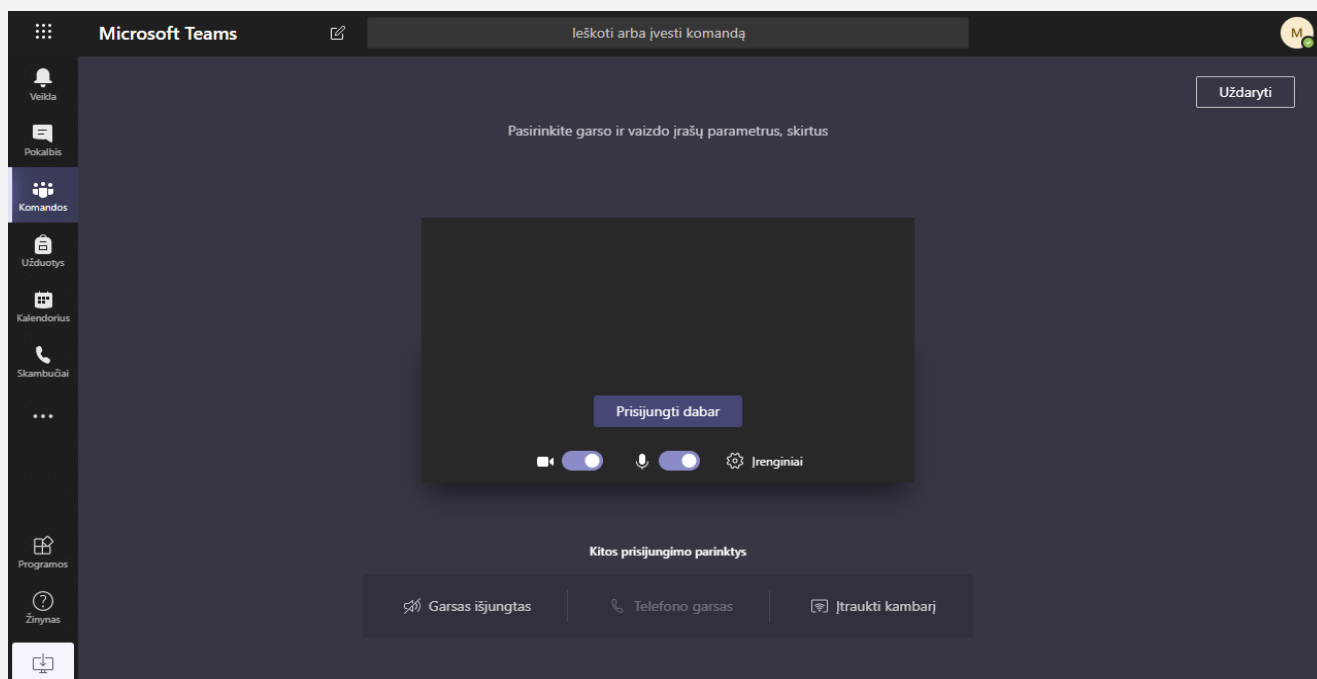

4. Duodame sistemai leidimus naudoti Jūsų kamerą ir mikrofoną, spaudžiame **Prisijungti dabar/Join now** ir dalyvaujame pamokoje.